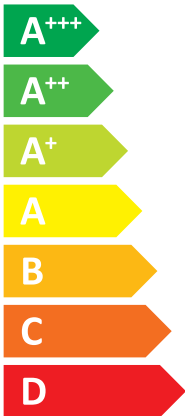

CLASS 30K/7M

A++

A

Two icons showing sound power levels: a speaker inside a house icon labeled "52 dB" and a speaker outside a house icon labeled "63 dB".

A map of Europe with a legend for power output in kW. The legend shows three categories: 6 kW (dark blue), 7 kW (medium blue), and 8 kW (light blue).